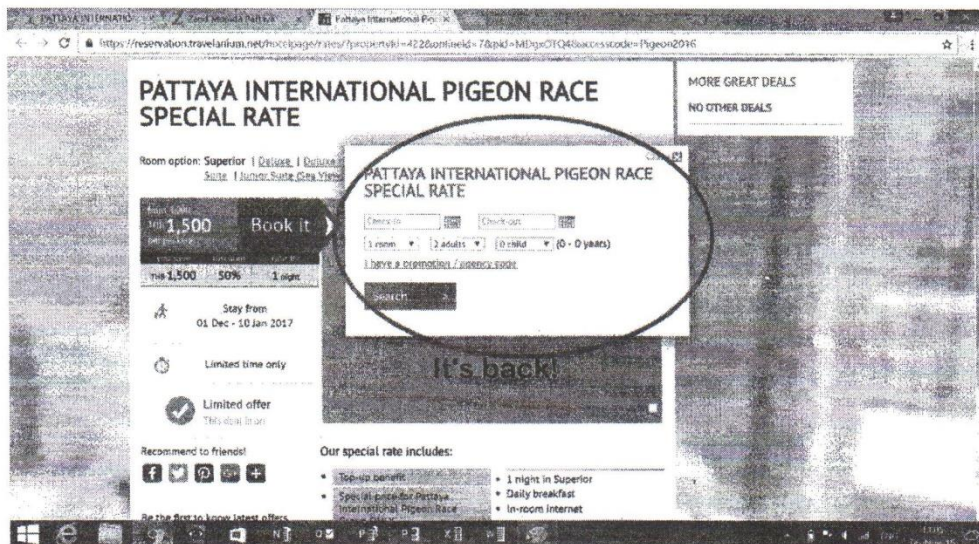

หวังว่าท่านคงเข้าใจในวิธีของเพื่อสำรองห้องพัก ซึ่ง ราคาพิเศษสุดจริงๆ ท่านควรวางแผนการเดินทางและ
รับจองห้องพักล่วงหน้า ประกันความผิดหวังในเรื่องของห้องพัก

พบกันใหม่ฉบับต่อไป